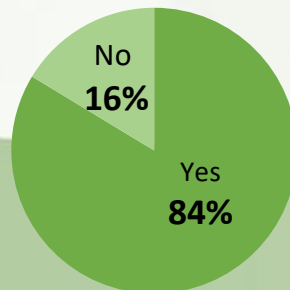

Graduates employment within 12 months