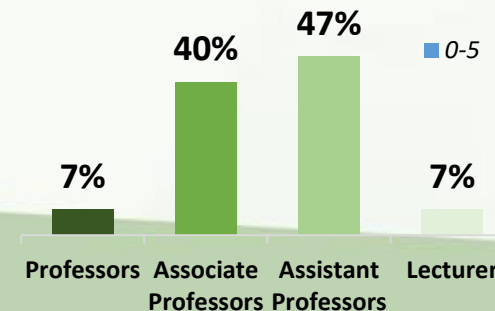

Graduates employment within 12 months

Graduates overall opinion about MCM

MCM FACULTY & ADMIN STAFF 35

Gender

Male **58%**
Female **42%**

3 Years Faculty Publication

31

(FTE) Faculty : Student Ratio

16:01

Faculty Ranking

Faculty & Staff Years of Experience

0-5 6-10 11-20 20-30 31-40 41-50